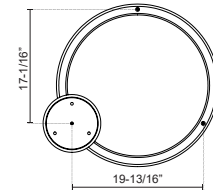

HALO PD22723

PENDANTS

PROJECT

SPECIFICATION DETAILS

Fixture Dimensions	D24-3/8" x H4-1/4"
Light Source	LED with DC Driver
Wattage	62W
Total Lumens	5200lm
Delivered Lumens	BK-1221lm; BN-1418lm; WH-1684lm;
Voltage	120V
Color Temperature	3000K
CRI (Ra)	90CRI
Optional Color Temps	2700K - 5000K Available, Minimum Order Quantities Apply
LED Rated Life	50,000 hours
Dimming	100% - 10%, TRIAC or ELV Dimmer (Not Included)
Diffuser Details	White Acrylic Diffuser
Adjustable	Yes
Wire Length	120" Max
Wire Type	Clear SSL Wire
Minimum Hang Height	15"
Sloped Ceiling Adaptable	Yes
Location	Dry
Illumination Direction	Up and Down
Canopy Dimensions	D8-5/8" x H2"
Paint Finish	BK01; WH01;

* For custom options, consult factory for details.

* For warranty information, please visit www.kuzcolighting.com/warranty

DESCRIPTION

The circular Halo light makes a sleek and bold statement. This fixture illuminates your room in a smooth circular pattern, which is both modern and minimal. Available in four sizes and three finishes: Black, White and Brushed Nickel. They can be arranged in a tier formation to complement your space.

KUZCO

CANADA: 19054 28TH AVENUE - SURREY, BC V3Z 6M3

USA: 3035 E. LONE MOUNTAIN ROAD - LAS VEGAS, NV 89081

WWW.KUZCOLIGHTING.COM

© 2017 KUZCO LIGHTING. ALL RIGHTS RESERVED.

COMMENT