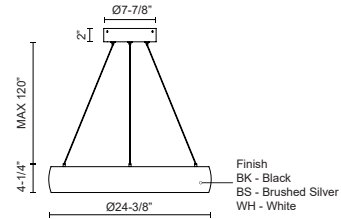

HALO PD22723

PENDANTS

PROJECT

PD22723-BS
Brushed Silver

PD22723-BK
Black

PD22723-WH
White

SPECIFICATION DETAILS

Fixture Dimensions	D24-3/8" x H4-1/4"
Light Source	LED with DC Driver
Wattage	62W
Total Lumens	5200lm
Delivered Lumens	BK-1221lm; BN-1418lm; WH-1684lm;
Voltage	120V
Color Temperature	3000K
CRI (Ra)	90CRI
Optional Color Temps	2700K - 5000K Available, Minimum Order Quantities Apply
LED Rated Life	50,000 hours
Dimming	100% - 10%, TRIAC or ELV Dimmer (Not Included)
Diffuser Details	White Acrylic Diffuser
Adjustable	Yes
Wire Length	120" Max
Wire Type	Clear SSL Wire
Minimum Hang Height	15"
Sloped Ceiling Adaptable	Yes
Location	Dry
Illumination Direction	Up and Down
Canopy Dimensions	D8-5/8" x H2"
Paint Finish	BK01; WH01;

* For custom options, consult factory for details.

* For warranty information, please visit www.kuzcolighting.com/warranty

DESCRIPTION

The circular Halo light makes a sleek and bold statement. This fixture illuminates your room in a smooth circular pattern, which is both modern and minimal. Available in four sizes and three finishes: Black, White and Brushed Nickel. They can be arranged in a tier formation to complement your space.