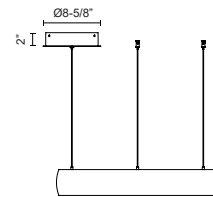

HALO PD22723

PENDANTS

PROJECT

SPECIFICATION DETAILS

Fixture Dimensions	D24-3/8" x H4-1/4"
Light Source	LED with DC Driver
Wattage	62W
Total Lumens	5200lm
Delivered Lumens	BK-1221lm; BN-1418lm; WH-1684lm;
Voltage	120V
Color Temperature	3000K
CRI (Ra)	90CRI
Optional Color Temps	2700K - 5000K Available, Minimum Order Quantities Apply
LED Rated Life	50,000 hours
Dimming	100% - 10%, TRIAC or ELV Dimmer (Not Included)
Diffuser Details	White Acrylic Diffuser
Adjustable	Yes
Wire Length	120" Max
Wire Type	Clear SSL Wire
Minimum Hang Height	15"
Sloped Ceiling Adaptable	Yes
Location	Dry
Illumination Direction	Up and Down
Canopy Dimensions	D8-5/8" x H2"
Paint Finish	BK01; WH01;

* For custom options, consult factory for details.

* For warranty information, please visit www.kuzcolighting.com/warranty

DESCRIPTION

The circular Halo light makes a sleek and bold statement. This fixture illuminates your room in a smooth circular pattern, which is both modern and minimal. Available in four sizes and three finishes: Black, White and Brushed Nickel. They can be arranged in a tier formation to complement your space.

KUZCO

CANADA: 19054 28TH AVENUE - SURREY, BC V3Z 6M3

USA: 3035 E. LONE MOUNTAIN ROAD - LAS VEGAS, NV 89081

WWW.KUZCOLIGHTING.COM

© 2017 KUZCO LIGHTING. ALL RIGHTS RESERVED.

COMMENT